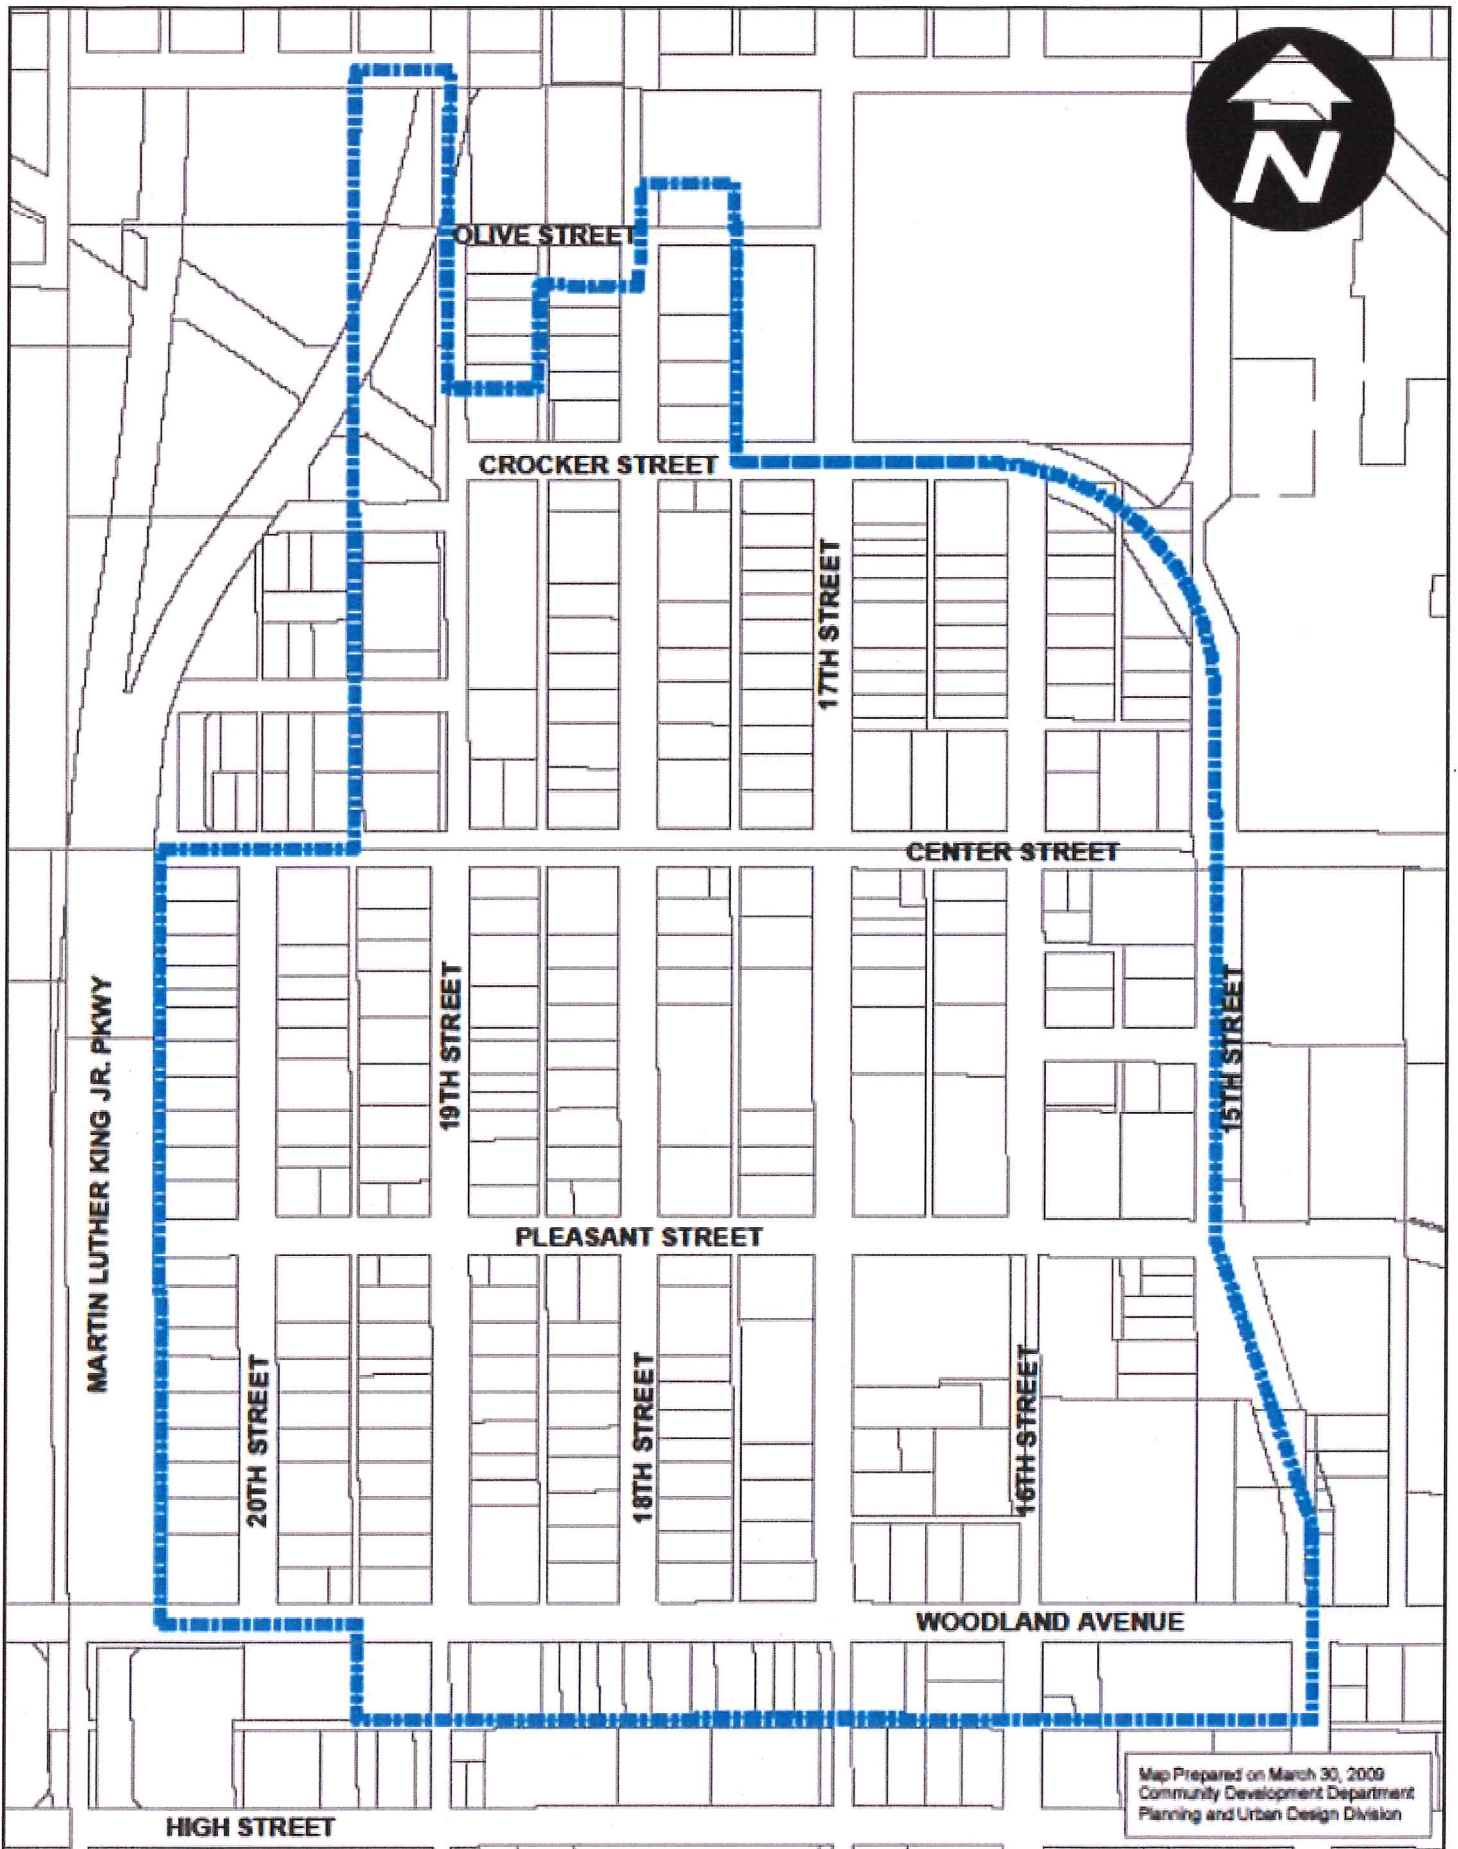

SHERMAN HILL - Local Historic District

68.

Map Prepared on March 30, 2009
Community Development Department
Planning and Urban Design Division