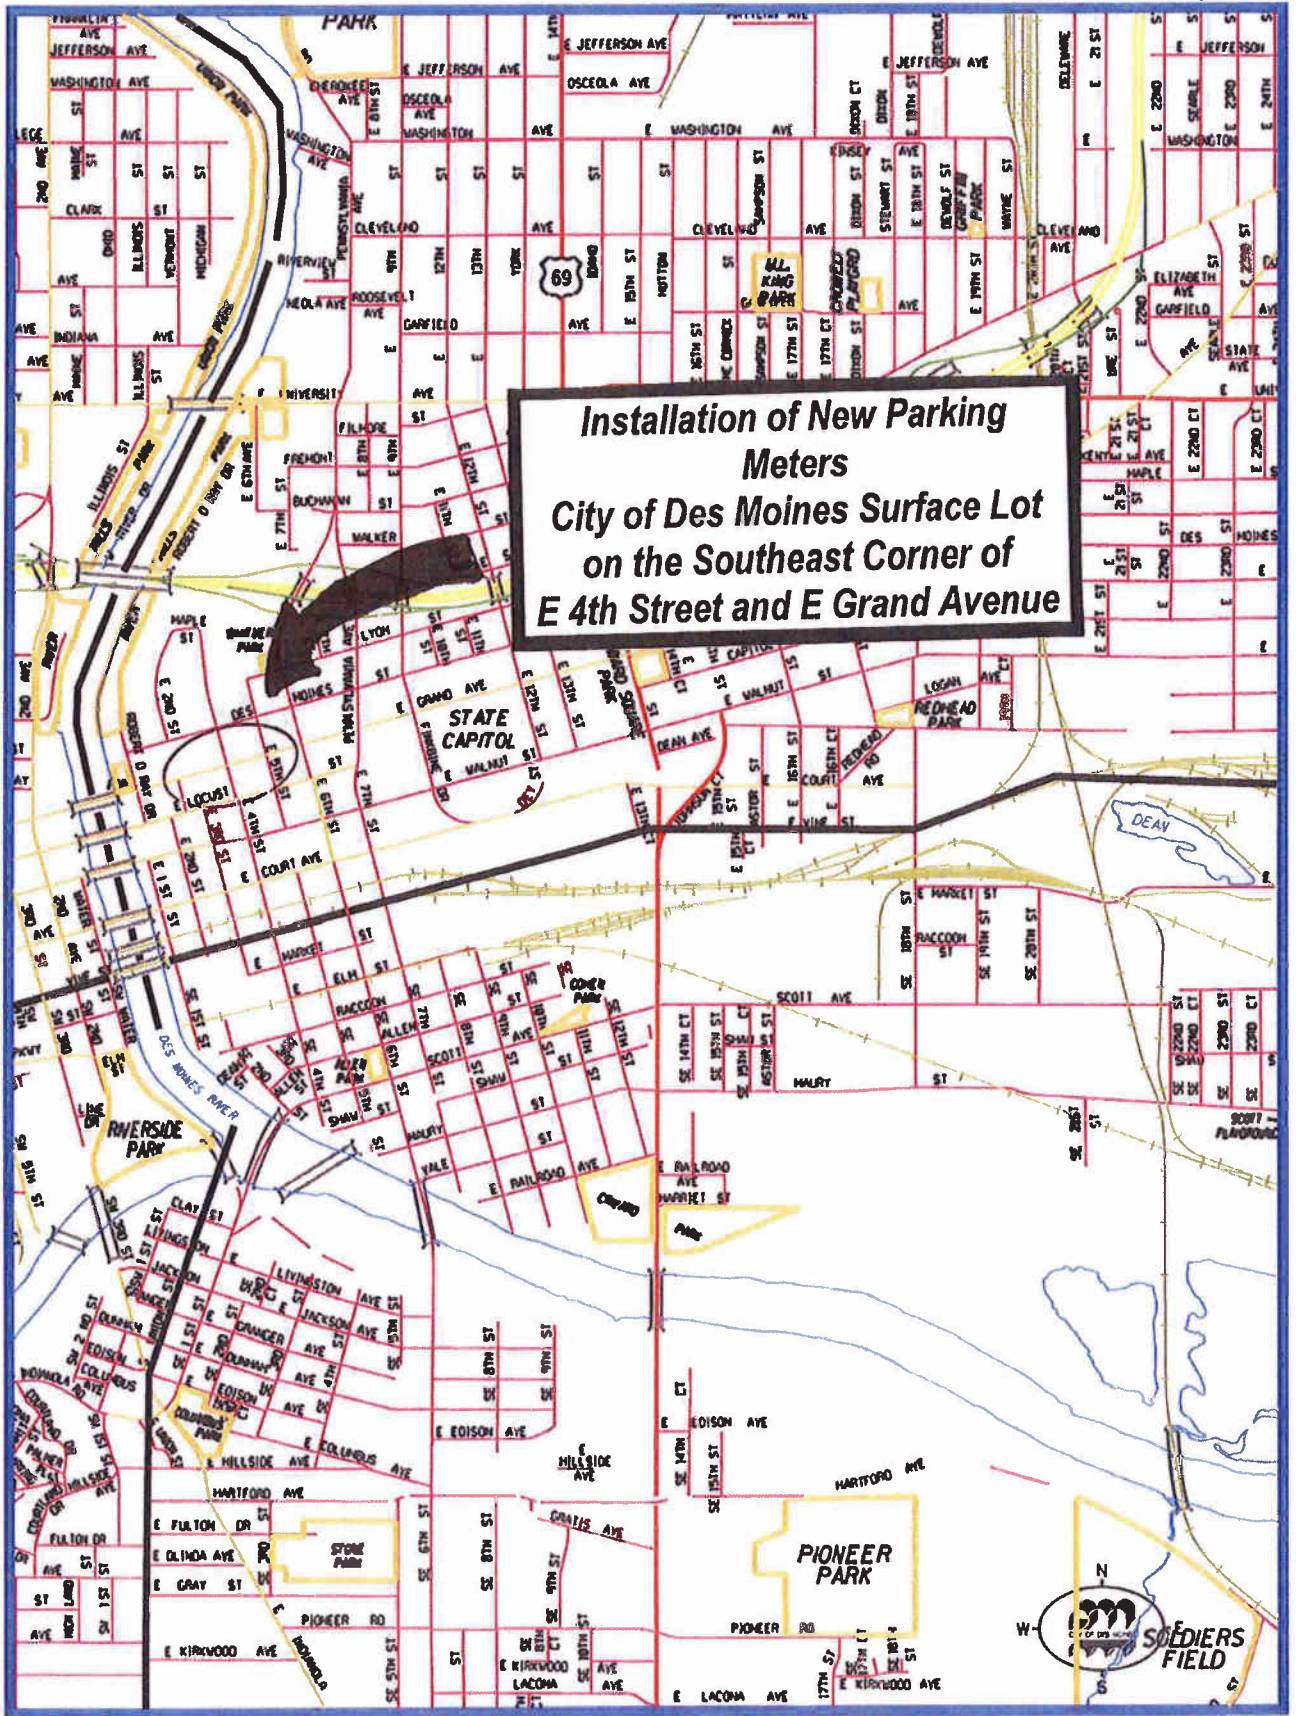

**DES MOINES TRAFFIC REGULATION CHANGES**

Amending Chapter 114 of the Municipal Code regarding traffic regulation changes as follows:

- A. Installation of New Parking Meters—City of Des Moines Surface Lot on the Southeast Corner of E 4th Street and E Grand Avenue.
- B. Two-Sided Parking Restriction—Beaver Avenue between Madison Avenue and Shawnee Avenue.
- C. Reverse the Side of Existing Parking—Greenwood Drive between Tonawonda Drive and 42nd Street.
- D. One-Sided Parking Restriction Change—North Valley Drive from SW 56th Street to SW 59th Street.
- E. Two-Sided Parking Restriction—E Sheridan Avenue between Idaho Street and E 16th Street.

Diane Rauh, City Clerk

USA.

**Installation of New Parking Meters**  
**City of Des Moines Surface Lot**  
**on the Southeast Corner of**  
**E 4th Street and E Grand Avenue**

35 80

28

**Two-Sided Parking Restriction  
Beaver Avenue between  
Madison Avenue and Shawnee Avenue**