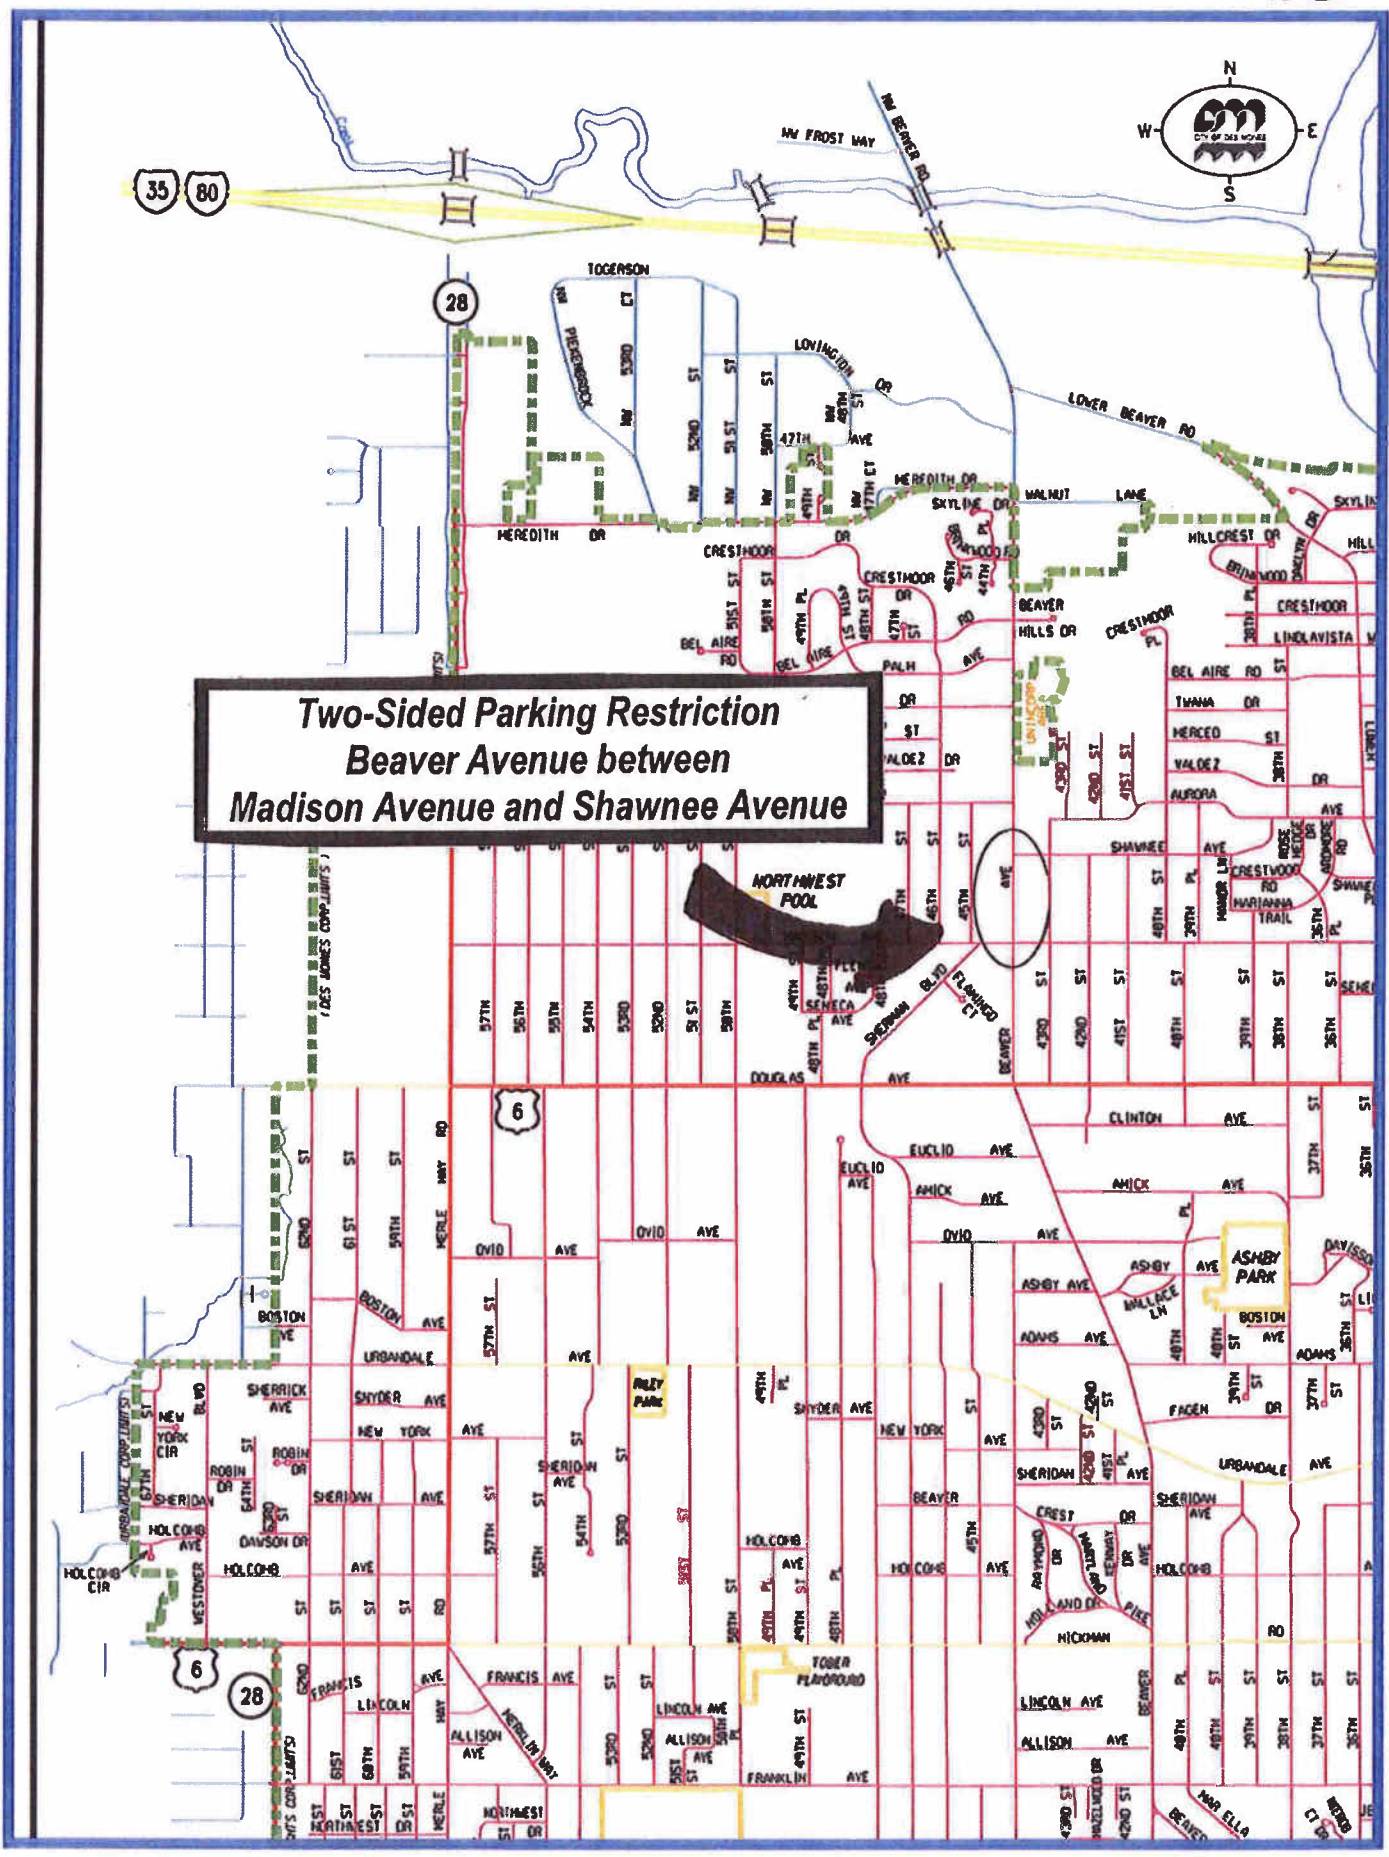

35 80

28

**Two-Sided Parking Restriction
Beaver Avenue between
Madison Avenue and Shawnee Avenue**

NORTHWEST POOL