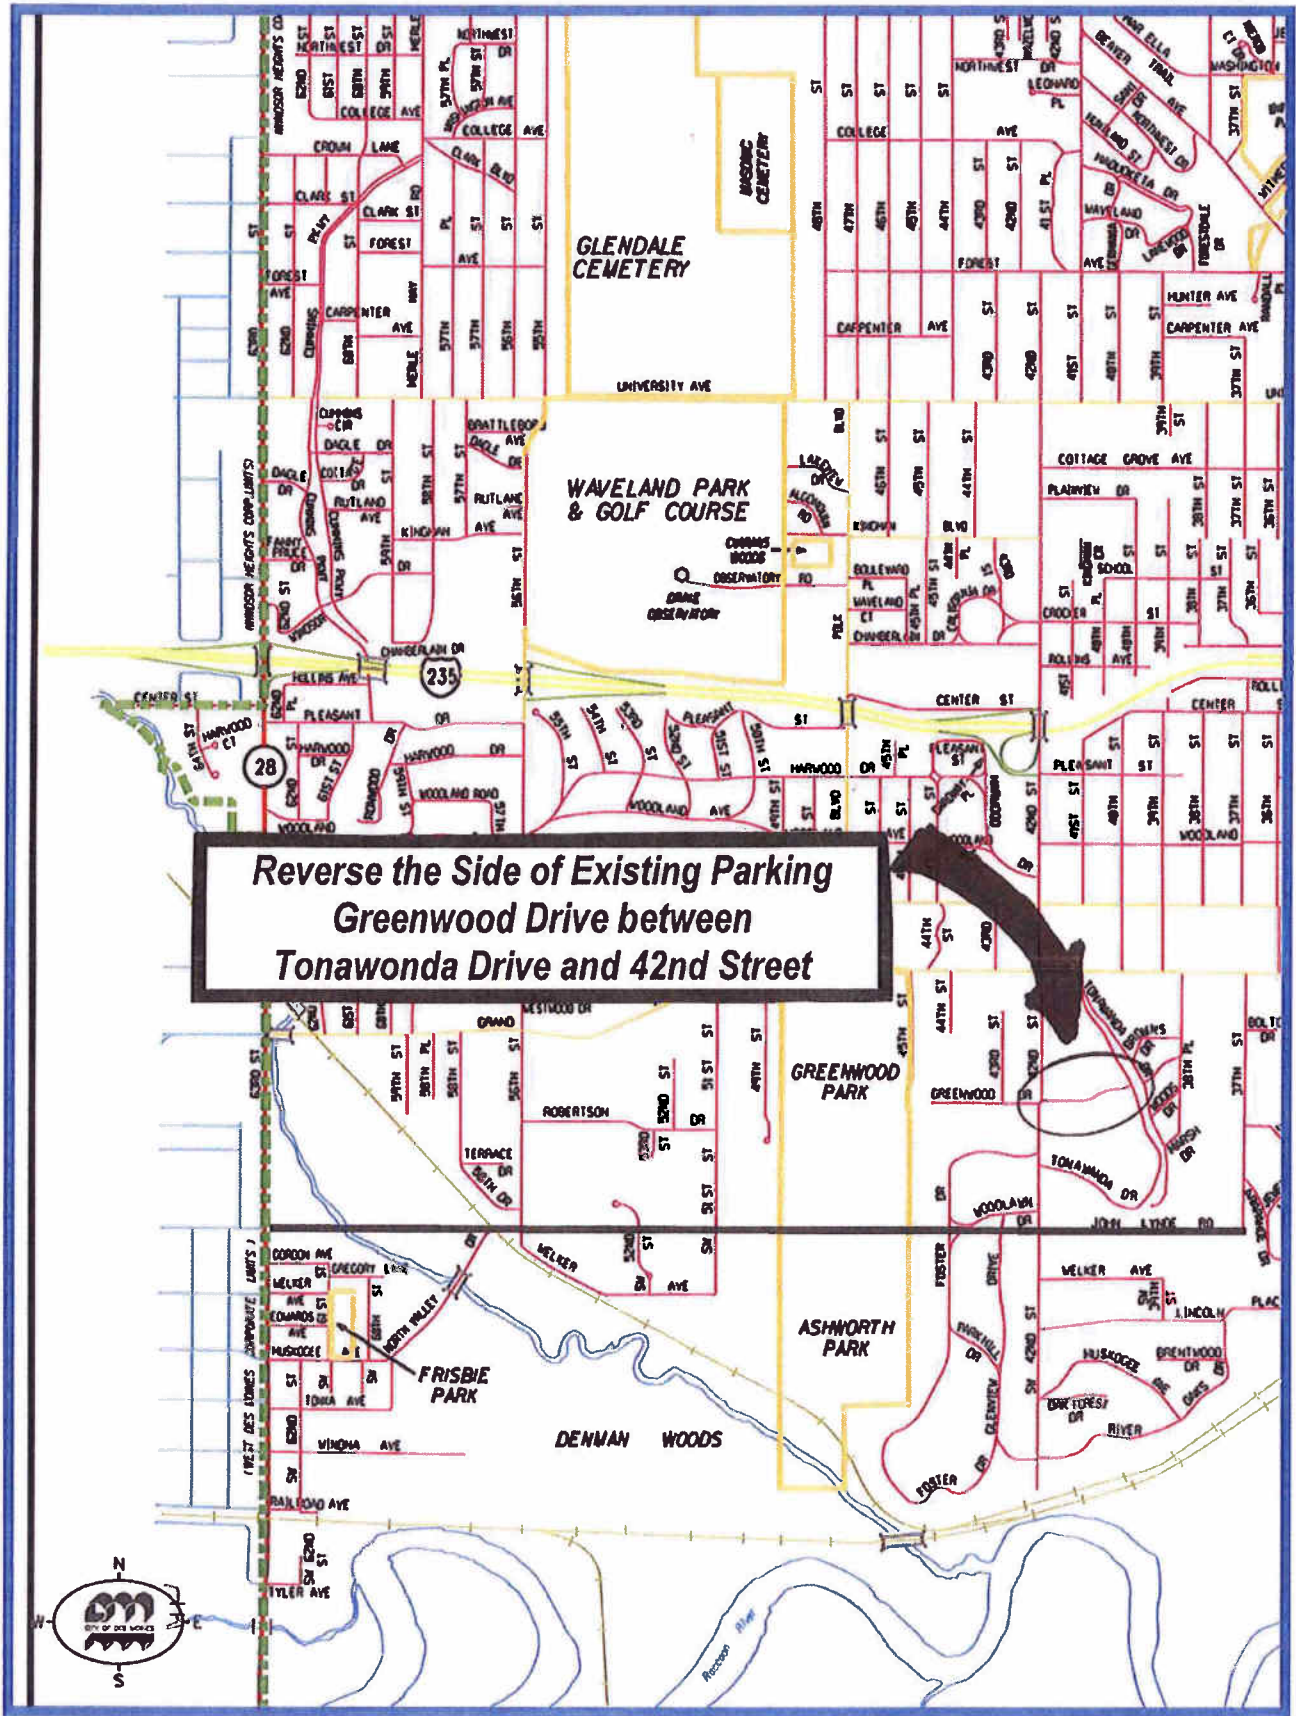

45c.

**Reverse the Side of Existing Parking
Greenwood Drive between
Tonawonda Drive and 42nd Street**