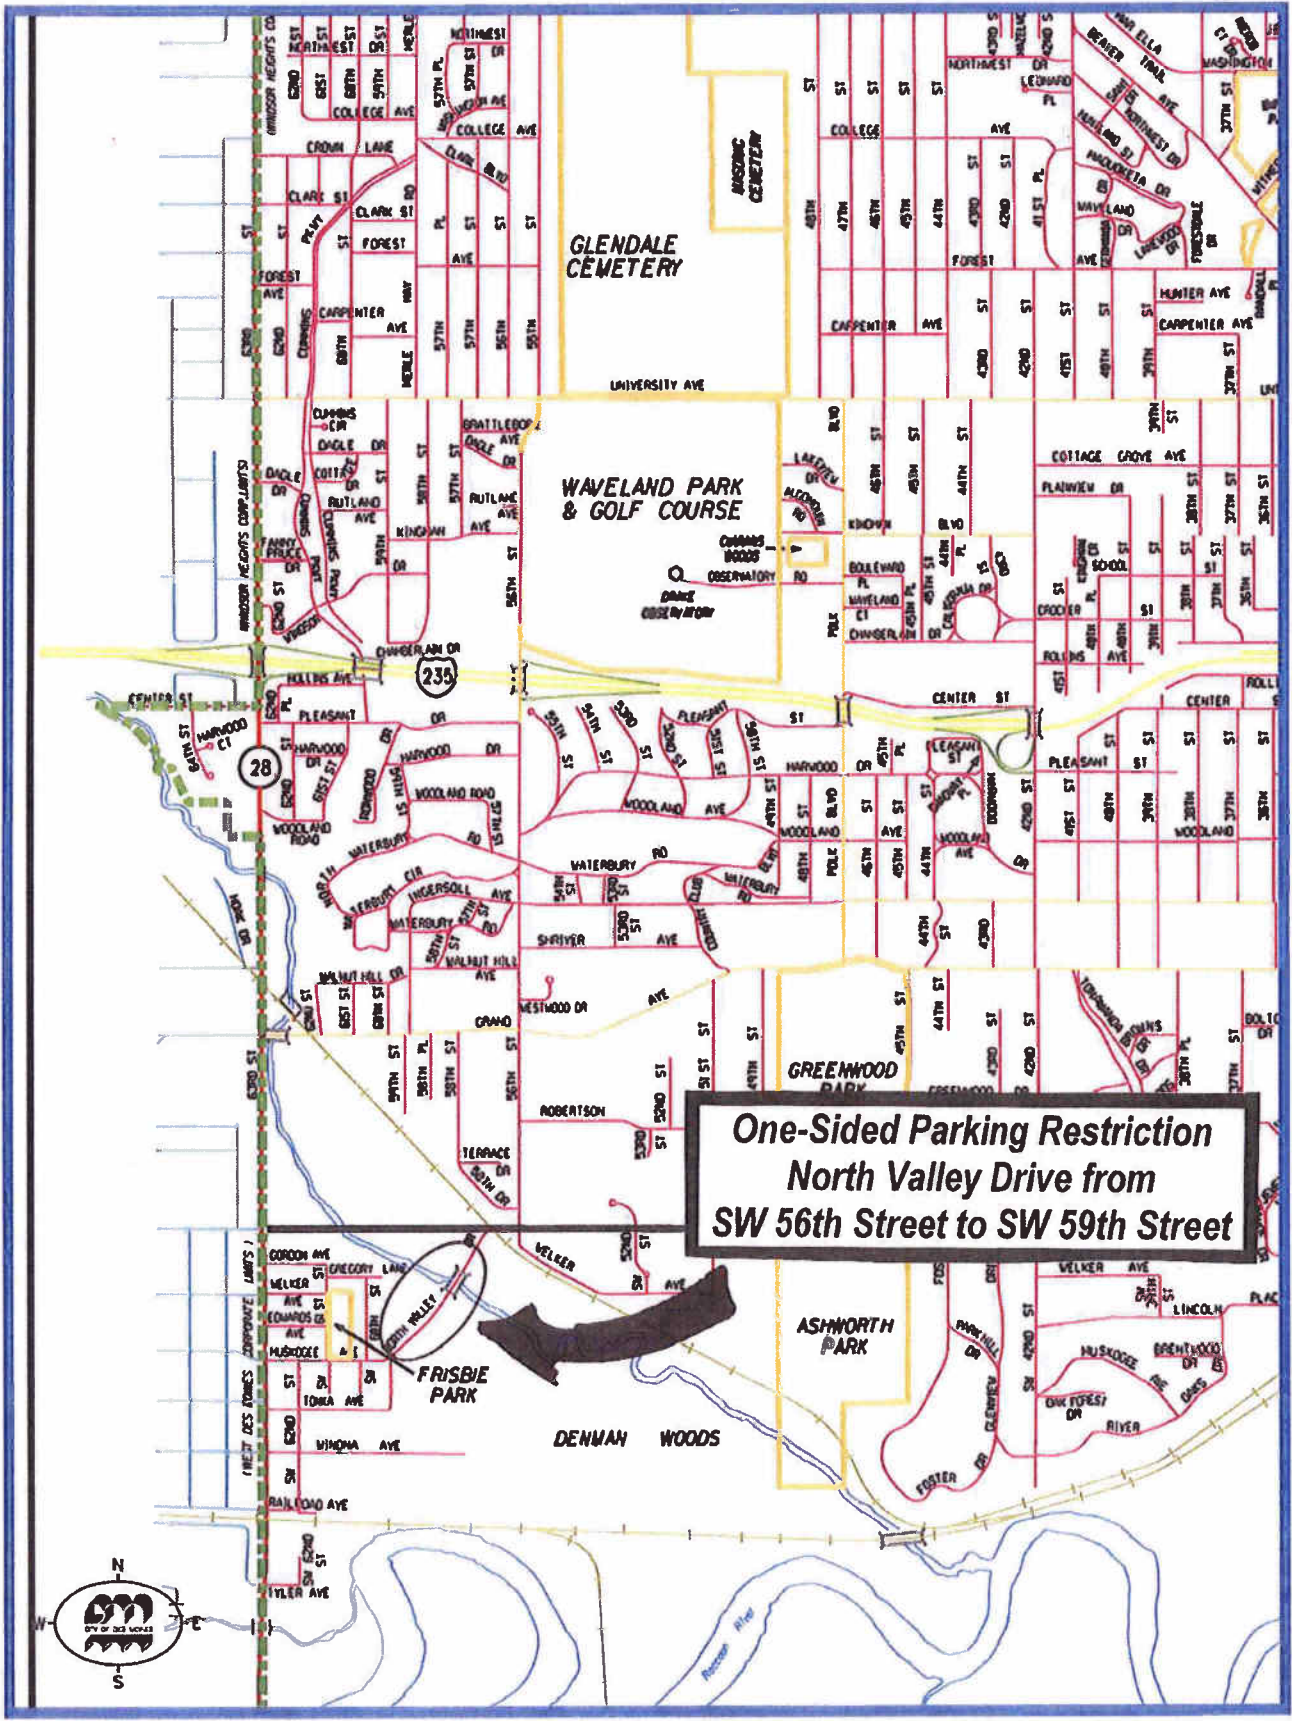

45 D.

**One-Sided Parking Restriction
North Valley Drive from
SW 56th Street to SW 59th Street**